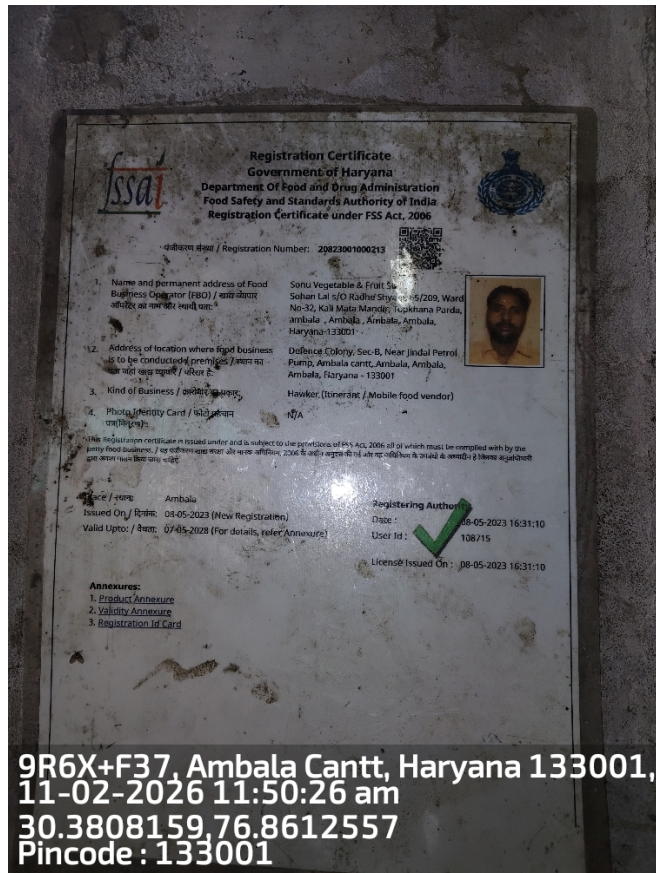

## Field Verification Report(FVR)

Sr. No.	Question	Answer
1	Order Number/ Case Identifier	52c34388-6826-4750-8703-e688383841d1
2	Name of customer	SOHAN LAL
3	Address	Defence colony, Ambala, Defence colony,Ambala,Haryana,133001
4	Address with Landmark (Address enhancements as the executive reached the shop)	Defence colony ambala
5	Name of Person Met	Sohan lal
6	Relationship	Self
7	Ownership of Office	Own
8	If Rented (Monthly Rent (O))	
9	Area Locality	Commercial
10	Name Plate / Address plate - Available	No
11	Years at current office	More than 3
12	Office Type	Shop in Main Market
13	Visit Lat Long	30.3808 , 76.8614
14	Number of Employees	0-2
15	Neighbour Check	ok
16	Merchant Name	SOHAN LAL
17	Contact Number	8295865244
18	Final Status	Positive
19	Detailed Final Remarks/Comments	
20	GPS Location	Subash colony shop, Street No 5, Defence Colony, Ambala Cantt, Haryana 133010, India

21

Take Photo if Name Plate / Address plate – Available

9R6X+F37, Ambala Cantt, Haryana 133001,  
11-02-2026 11:50:26 am  
30.3808159,76.8612557  
Pincode : 133001

22

Shop front photo with full vertical viewpoint i.e; shop board, sealing, entrance, ground on which the shop is established (cemented, pilers, bricks, stands, mud, wheels etc.)

23

Take Photo of Person Met  
Inside the Shop

24

Take Photo of QR  
Code/Soundbox/EDC  
Machine

25

Shop front with horizontal view covering the left & right of the shop establishing if the shop is an individual structure, in a marketplace, highway, isolated place, in a cluster framework.