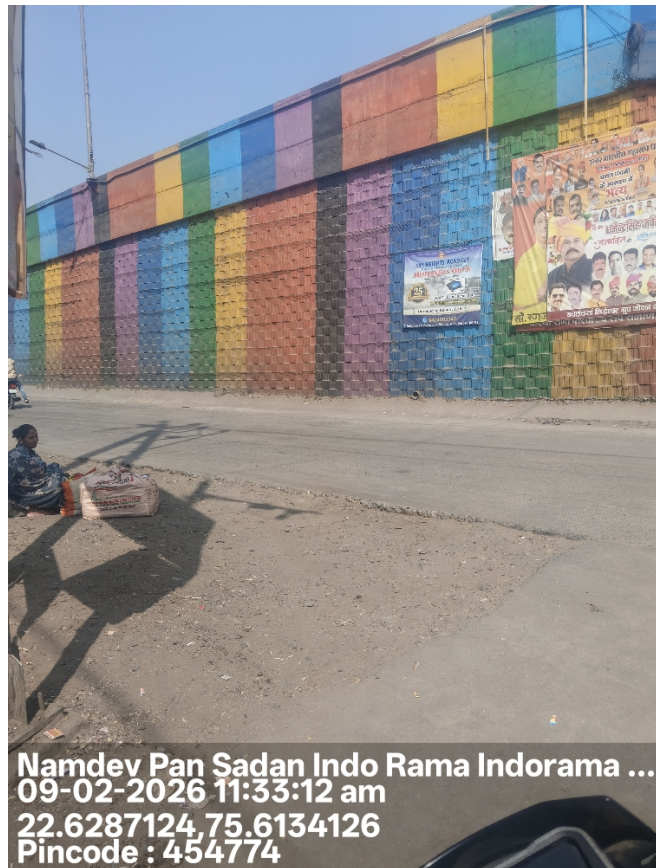

Field Verification Report(FVR)

Sr. No.	Question	Answer
1	Order Number/ Case Identifier	4f8b5d98-b88b-4466-87b1-6a9de6def383
2	Name of customer	VICKY BAGDI
3	Address	1 sec pithampur, Pithampur, Pithampur,Indore,Madhya Pradesh,454774
4	Address with Landmark (Address enhancements as the executive reached the shop)	NA
5	Name of Person Met	NA
6	Relationship	NA
7	Ownership of Office	NA
8	If Rented (Monthly Rent (O))	
9	Area Locality	NA
10	Name Plate / Address plate - Available	No
11	Years at current office	NA
12	Office Type	Shop in Main Market
13	Visit Lat Long	22.6287 , 75.6134
14	Number of Employees	NA
15	Neighbour Check	NA
16	Merchant Name	VICKY BAGDI
17	Contact Number	9144454004
18	Final Status	Return
19	Detailed Final Remarks/Comments	NO LANDMARK AVAILABLE AND APPLICANT WAS NOT PICKING THE CALL.
20	GPS Location	Namdev Pan Sadan Indo Rama Indorama Chauraha, Pithampur Industrial Area, Madhya Pradesh 454774, India

22

Shop front photo with full vertical viewpoint i.e; shop board, sealing, entrance, ground on which the shop is established (cemented, pilers, bricks, stands, mud, wheels etc.)

23

Take Photo of Person Met Inside the Shop

24

Take Photo of QR
Code/Soundbox/EDC
Machine

25

Shop front with horizontal
view covering the left &
right of the shop
establishing if the shop is
an individual structure, in
a marketplace, highway,
isolated place, in a cluster
framework.