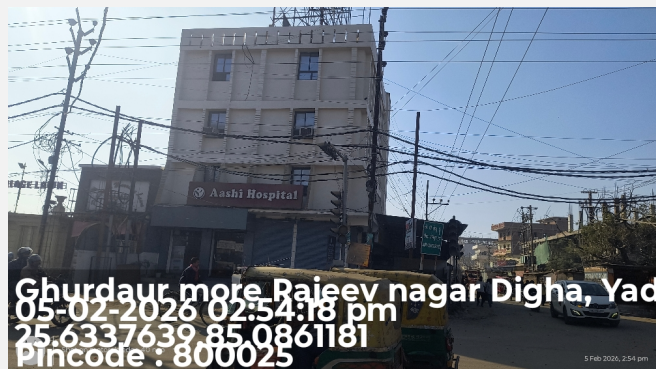

Field Verification Report(FVR)

Sr. No.	Question	Answer
1	Order Number/ Case Identifier	0852b0aa-8a3d-40b2-9464-40d536620535
2	Name of customer	MOHAMMAD SAJIR MANSUR
3	Address	Road no 26, Rajiv nagar, Near aashish hospital,PATNA,Bihar,800024
4	Address with Landmark (Address enhancements as the executive reached the shop)	NA
5	Name of Person Met	NA
6	Relationship	NA
7	Ownership of Office	NA
8	If Rented (Monthly Rent (O))	NA
9	Area Locality	Commercial
10	Name Plate / Address plate - Available	No
11	Years at current office	NA
12	Office Type	Shop in Main Market
13	Visit Lat Long	25.6338 , 85.0861
14	Number of Employees	0-2
15	Neighbour Check	NA
16	Merchant Name	MOHAMMAD SAJIR MANSUR
17	Contact Number	9504953833
18	Final Status	Negative

19	Detailed Final Remarks/Comments	WE VISITED THE REGISTERED ADDRESS AT ROAD NO 26, RAJIV NAGAR, NEAR AASHISH HOSPITAL,PATNA,BIHAR,800024 ON 05-02-2026 14:54:52. ADDRESS FOUND. WE COULD NOT MEET ANYONE AT THE LOCATION, THE AREA IS COMMERCIAL. PAYTM PAYMENT QR CODE NOT SEEN. WE CONNECTED WITH CALL WITH THE APPLICANT BUT DID NOT PICK UP THE CALL. ENQUIRIES MADE FROM THE SURROUNDING AREA CONFIRMED THAT THEY DID NOT KNOW THE APPLICANT. GPS PINCODE MISMATCH.
20	GPS Location	Ghurdaur more Rajeev nagar Digha, Yadav Colony, Kurji, Mainpura, Patna, Bihar 800025, India

23

Take Photo of Person Met
Inside the Shop

24

Take Photo of QR Code/Soundbox/EDC Machine

25

Shop front with horizontal view covering the left & right of the shop establishing if the shop is an individual structure, in a marketplace, highway, isolated place, in a cluster framework.