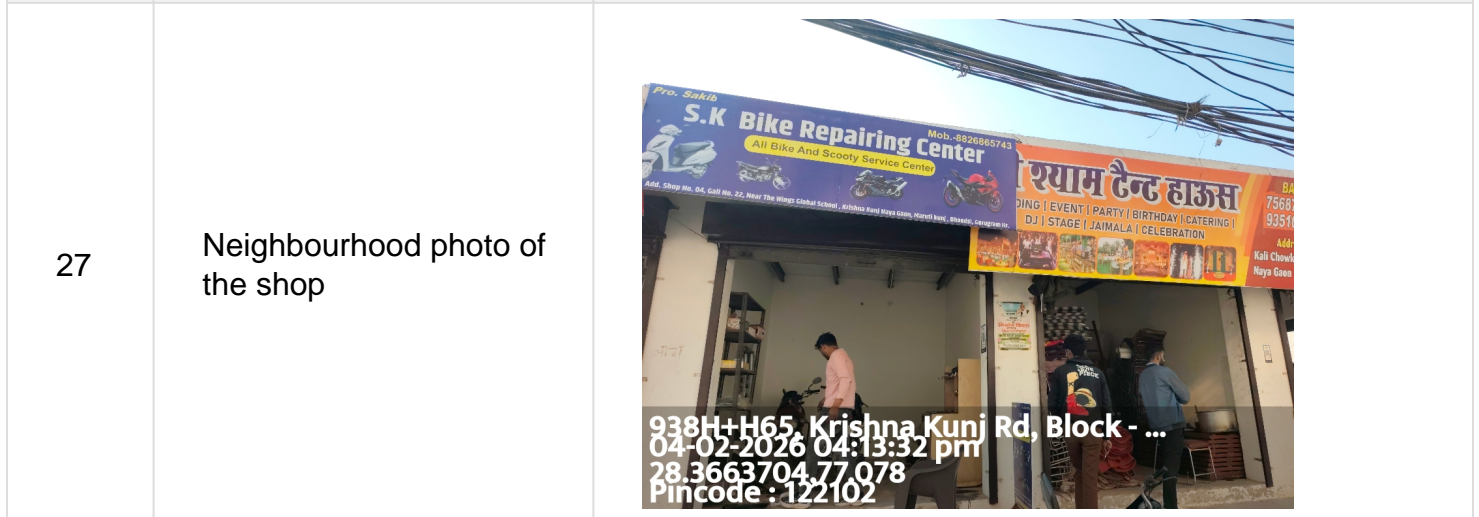

Important - Mandatory to be filled		
1	Date and Time of Visit	04-02-2026 16:16:02
2	Name of the person doing Field Verification(FV)	MUKESH KUMAR
3	Name of External Agency	RNEI SERVICES LIMITED
4	Name of Checker for FV Report	Anuj Sharma